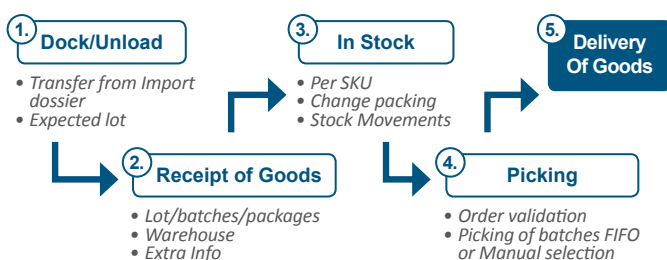

Handling equipment for picking, packing, order preparation, pre-retail and distribution is available and manned by trained professionals at all times.

All our offices across Europe and Africa use a standardized warehouse management software that is fully integrated with our freight and accounting module. This program is developed and maintained for COMEXAS and allows us to manage the inventory of multiple products for multiple customers in multiple warehouses. For data protection purposes, the software, its contents and data updates are hosted on COMEXAS servers situated in Belgium.